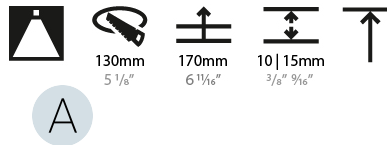

PHYSICAL

Shape: Round
Diameter (mm): 139
Diameter (in): 5 1/2
Height (mm): 151
Height (in): 5 15/16
Ceiling Thickness (mm): 10 / 12.5 / 15
Ceiling Thickness (in): 3/8 or 1/2 or 9/16
Min. Recessing Depth (mm): 170
Min. Recessing Depth (in): 6 11/16
Light Distribution: Downlight
Weight (kg): 0.926
Weight (lbs): 2.04
Fixture Finish: SSR / BKV / CWI / CRY / HAB / UFT / ITA / RUA / FTG / MYG / LOD / PUS / FRO / FUP / KIA / POP / BLS / SPG / MEY / GOH / GUM / CHC / COM / ABZ / JAG / OBR / MOS / ROR
Fixture Material: Aluminum Die Cast
Cut-out Measurements: 130mm / 5 1/8"

ELECTRICAL

Lamp Type: LED (Zhaga Standard)
Input Wattage (W): 28.6
Total Output Wattage (W): 26.4
Dimming: Tri-Mode (Non-Dimming and Phase Dimming (120Vac only) and 0-10V Dimming)
Driver Included: No
Driver Location: Recessed Housing
Driver Type: Constant Current - Universal
Driver Class: Class 2
Housing: See components
Input Voltage (V): 120 - 277
Constant Current (MA): 700

LED

Number of LEDs: 1
Color Temperature (°K): 2700 / 3000 / 3500 / 4000
Max. Delivered Lumen (lm): 2030 / 2080 / 2186 / 2230
Nominal Lumen (lm): 3210 / 3290 / 3459 / 3530
CRI: >90 CRI
Efficiency (%): 0.631
Lamp Life (hrs): 50000

OPTICAL

Reflector: 20 / 25 / 40

RATINGS AND CERTIFICATIONS

Certified By: Certified for North American Standards
IP rating: IP20