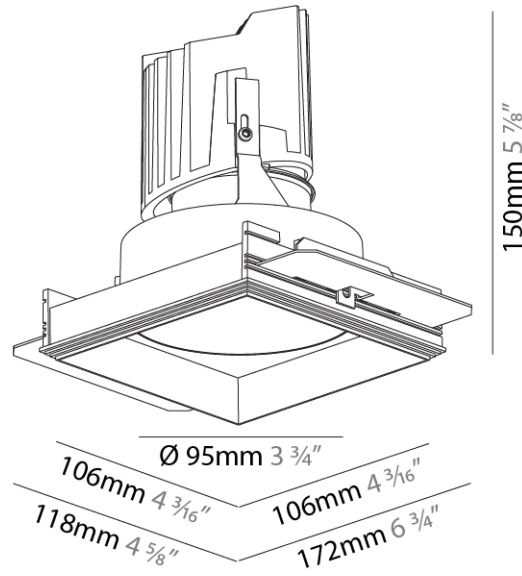

PHYSICAL

Shape: Square
Diameter (mm): 95
Diameter (in): 3 3/4
Length (mm): 106
Length (in): 4 3/16
Width (mm): 106
Width (in): 4 3/16
Depth (mm): 150
Depth (in): 5 7/8

Ceiling Thickness (mm): 10 / 12.5 / 15 / 25
Ceiling Thickness (in): 3/8 or 1/2 or 9/16 or 1

Min. Recessing Depth (mm): 170
Min. Recessing Depth (in): 6 11/16
Light Distribution: Downlight

Weight (kg): 0.705
Weight (lbs): 1.55

Fixture Finish: SSR / BKV / CWI / CRY / HAB / UFT / ITA / RUA / FTG / MYG / LOD / PUS / FRO / FUP / KIA / POP / BLS / SPG / MEY / GOH / GUM / CHC / COM / ABZ / JAG / OBR / MOS / ROR

Fixture Material: Aluminum Die Cast
Cut-out Measurements: 120mm / 4 3/4" x 120mm / 4 3/4"
Upon Request: Unique Ceiling Thickness

ELECTRICAL

Lamp Type: LED (Zhaga Standard)
Input Wattage (W): 15.5
Total Output Wattage (W): 14.5
Dimming: Tri-Mode (Non-Dimming and Phase Dimming (120Vac only) and 0-10V Dimming)

Driver Included: No
Driver Location: Recessed Housing
Driver Type: Constant Current - Universal
Driver Class: Class 2

Housing: See components
Input Voltage (V): 120 - 277
Constant Current (MA): 500

LED

Number of LEDs: 1
Color Temperature (°K): 2700 / 3000 / 3500 / 4000
Max. Delivered Lumen (lm): 940 / 980 / 1029 / 1050
Nominal Lumen (lm): 1386 / 1438 / 1511 / 1542
CRI: >90 CRI
Efficiency (%): 87.9 / 88.4 / 87.9
Lamp Life (hrs): 50000

Upon Request: RGB-W Tunable White Special Color Temperature Special LED

OPTICAL

Reflector*: 20 / 40 / 60
Upon Request: Special Beam Angles

© 2024 Zaneen Lighting, Inc. 10000 10th St, Suite 3382, F 416-247-9319, www.zaneen.com

Available for international specifications by adding 'INT' at the end of the existing Model #. For assistance on 'custom' specifications, contact zteam@zaneen.com. In a constant effort to supply the best product, we reserve the right to change specifications or materials without notice. The most recent specification sheets are found at zaneen.com

IP rating: IP20